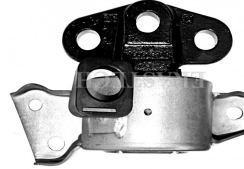

OEM NO

352147

90095333

322146

UYUMLU ARAÇLAR
Vectra A

26014

Engine Mounting, Right