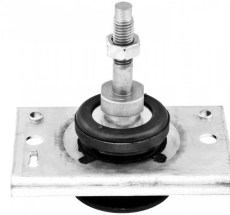

OEM NO

7700302278 4500115 9160415

5611200QAA

UYUMLU ARAÇLAR
INTERSTAR BUS, MOVANO, Master II, Master I

28132

Engine Mounting, Left