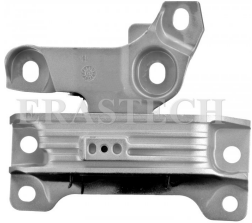

OEM NO

8200676857	4419372	93197454

UYUMLU ARAÇLAR

MASTER III, MOVANO B, NV400, MOVANO

28259

Engine Mounting